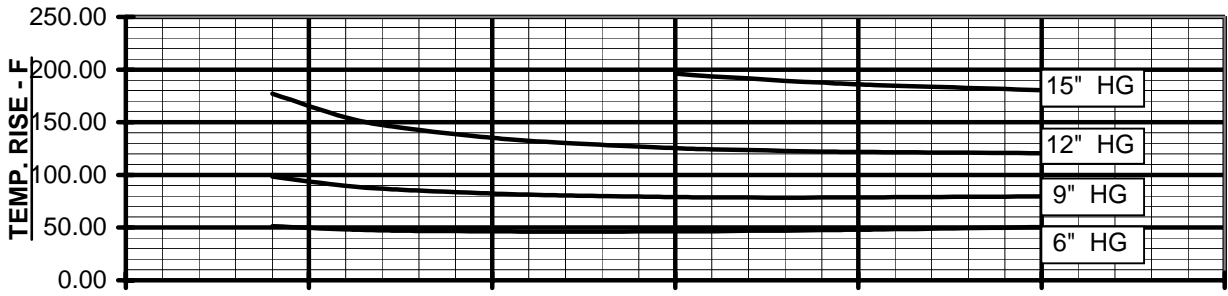

DRESSER INDUSTRIES INC.  
**ROOTS DIVISON**  
 900 WEST MOUNT STREET  
 CONNERSVILLE, INDIANA 47331  
 PRINTED IN U.S.A.

PERFORMANCE BASED ON AIR,  
 INLET AT 68° F, DISCH. AT 30" HGA  
 AUGUST, 1998

**VACUUM PERFORMANCE**  
**FRAME 624 RAM BLOWER**  
 MAX. VACUUM = 15" HG  
 MAX. SPEED = 3000 RPM