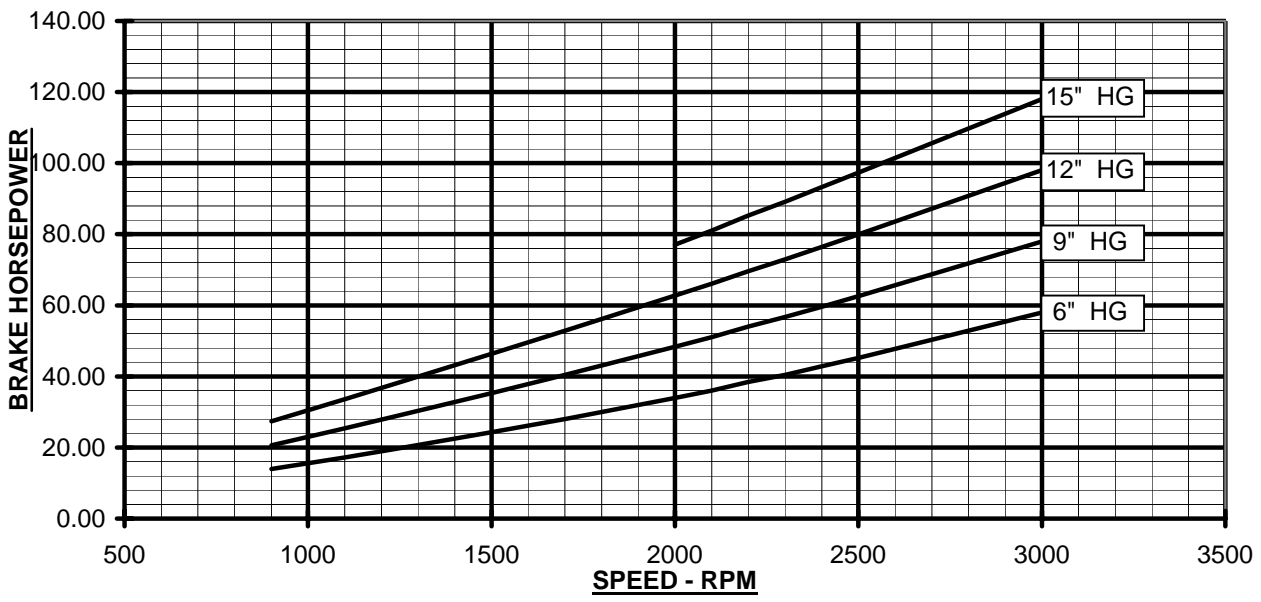

DRESSER INDUSTRIES INC.  
**ROOTS DIVISON**  
 900 WEST MOUNT STREET  
 CONNERSVILLE, INDIANA 47331  
 PRINTED IN U.S.A.

PERFORMANCE BASED ON AIR,  
 INLET AT 68° F, DISCH. AT 30" HGA  
 AUGUST, 1998

**VACUUM PERFORMANCE**  
**FRAME 624 RAM BLOWER**  
 MAX. VACUUM = 15" HG  
 MAX. SPEED = 3000 RPM