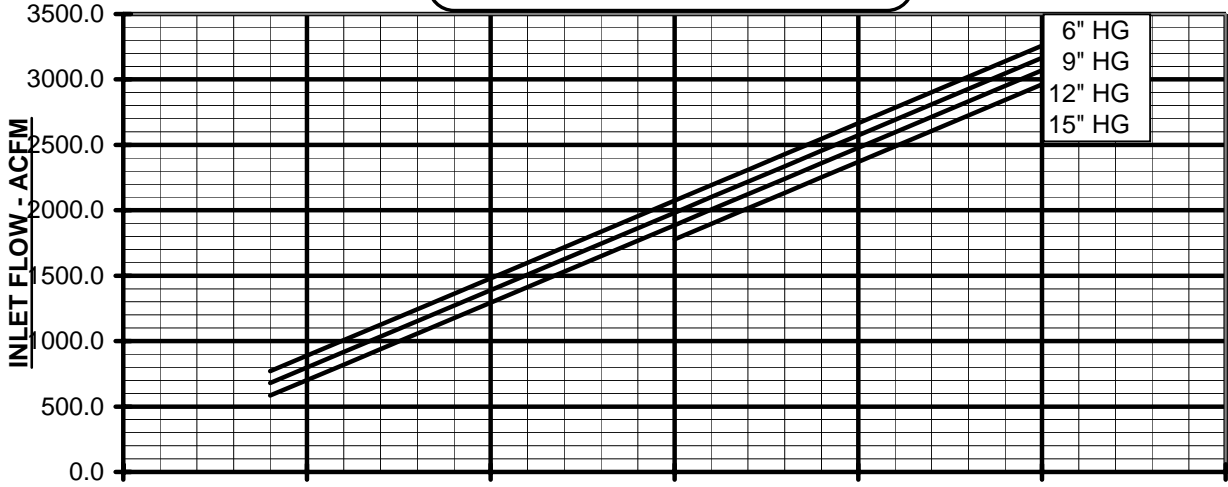

DRESSER INDUSTRIES INC.  
**ROOTS DIVISON**  
 900 WEST MOUNT STREET  
 CONNERSVILLE, INDIANA 47331  
 PRINTED IN U.S.A.

PERFORMANCE BASED ON AIR,  
 INLET AT 68° F, DISCH. AT 30" HGA  
 AUGUST, 1998

**VACUUM PERFORMANCE**  
**FRAME 624 RAM BLOWER**  
 MAX. VACUUM = 15" HG  
 MAX. SPEED = 3000 RPM